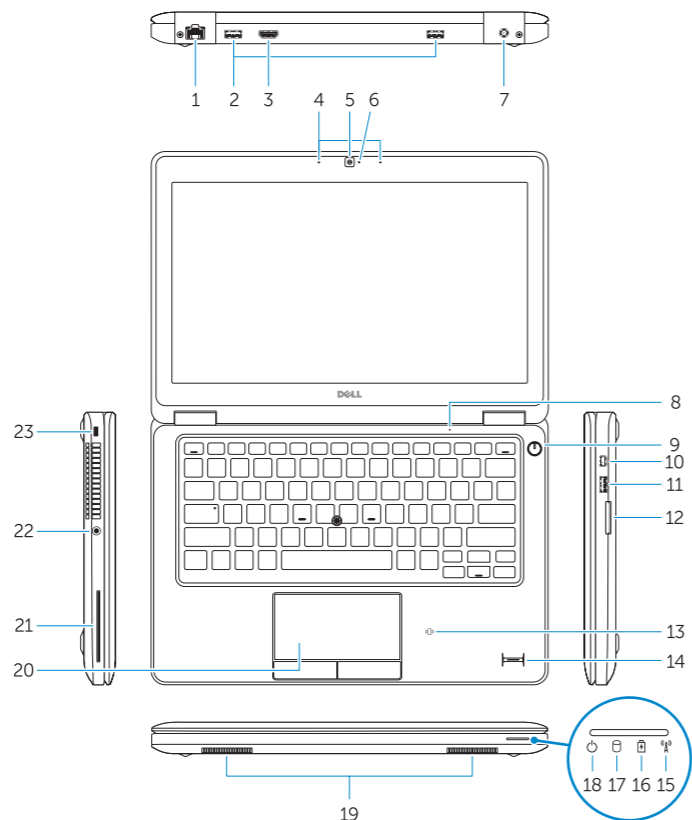

dell.com/contactdell

dell.com/regulatory_compliance

P255

P255001

Latitude 12-E5250/5250

Features

Funktioner | Ominaisuudet | Funksjoner | Funktionen

1. Network connector
2. USB 3.0 connectors
3. HDMI connector
4. Microphones (optional)
5. Camera
6. Camera-status light
7. Power connector
8. Microphone
9. Power button
10. Mini-DisplayPort connector
11. USB 3.0 connector with PowerShare
12. Memory-card reader
13. Contactless smart-card reader (optional)
14. Fingerprint reader (optional)
15. Wireless-status light
16. Battery-status light
17. Hard-drive activity light
18. Power-status light
19. Speakers
20. Touchpad
21. Smart-card reader (optional)
22. Headset connector
23. Security-cable slot
24. Dock connector (optional)
25. Service-tag label